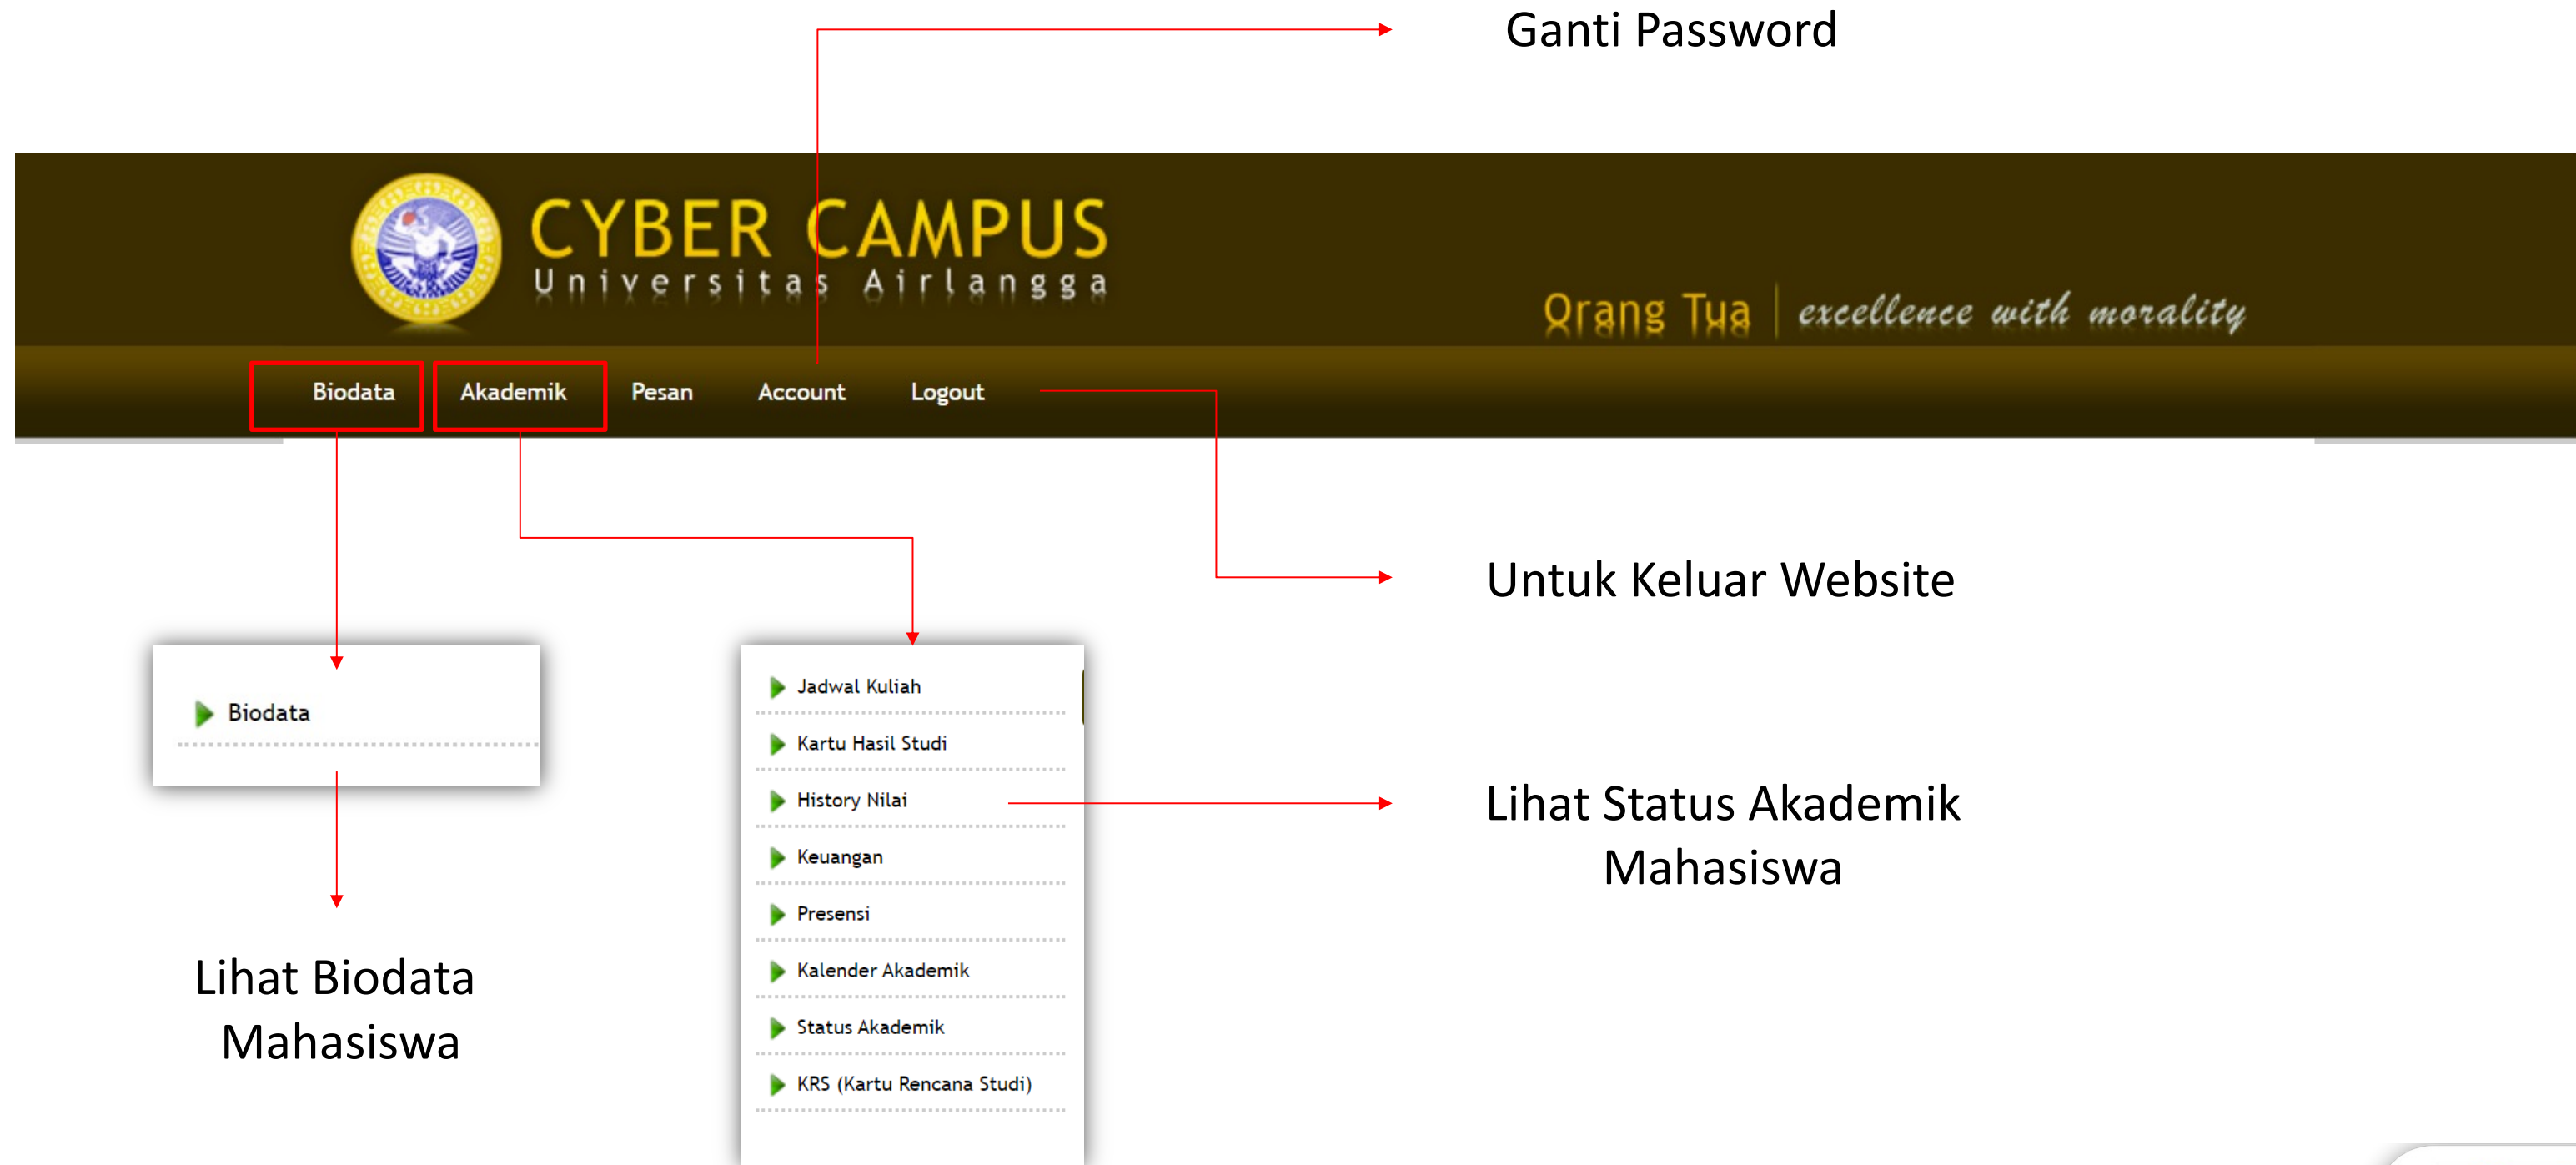

Orang Tua

cybercampus.unair.ac.id